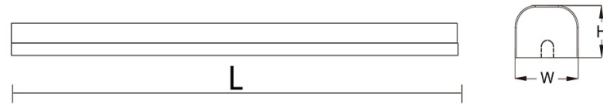

Battens > IP20 Batten > IP20 Batten 1001.1005

IP20 Batten 1001.1005

Line Drawing

Downloads

Physical Specification

Code	1001.1005.01	1001.1005.02	1001.1005.03	1001.1005.04
Product Dimensions (mm)	L620×W109×H82mm	L1230×W109×H82mm	L1530×W109×H82mm	L1795×W109×H82mm
Finish/Color	Gloss White	Gloss White	Gloss White	Gloss White
Material	PC+Iron	PC+Iron	PC+Iron	PC+Iron
On/Off Switch	N	N	N	N
Cable Length (m)	N	N	N	N
Cable Spec.	N	N	N	N
Plug	N	N	N	N
Terminal Block	quick fit	quick fit	quick fit	quick fit
Accessories	screw,expansion bolts	screw,expansion bolts	screw,expansion bolts	screw,expansion bolts
Installation	Surface mounted	Surface mounted	Surface mounted	Surface mounted
Class	1	1	1	1

Electrical Characteristics

Code	1001.1005.01	1001.1005.02	1001.1005.03	1001.1005.04
Total Power Consumption Wattage/On-Mode Power	40	60	80	100
Product Voltage	220-240	220-240	220-240	220-240
Hertz	50/60	50/60	50/60	50/60
IP Rating	IP20	IP20	IP20	IP20
Luminous Flux	5200	7800	10400	13000
Kelvin	3000K/4000K/6000K	3000K/4000K/6000K	3000K/4000K/6000K	3000K/4000K/6000K
LED Package Type	SMD	SMD	SMD	SMD
Lamp/Bulb Specification (if not LED)	N/A	N/A	N/A	N/A
Lamp/Bulb included?	N/A	N/A	N/A	N/A
SDCM	6	6	6	6
CRI	> 80	> 80	> 80	> 80
Power Factor	>0.9	>0.9	>0.9	>0.9
UGR	>19	>19	>19	>19

Function

Code	1001.1005.01	1001.1005.02	1001.1005.03	1001.1005.04
------	--------------	--------------	--------------	--------------

Linkable	Y	Y	Y	Y
CCT function	Optional	Optional	Optional	Optional
Multi-section Power	Optional	Optional	Optional	Optional
Dimmable	Optional	Optional	Optional	Optional
Sensor	Optional	Optional	Optional	Optional
Emergency	Optional	Optional	Optional	Optional
Battery Spec.	N/A	N/A	N/A	N/A