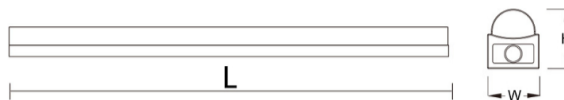

### Line Drawing

### Physical Specification

Code	1001.1003.01	1001.1003.02	1001.1003.03	1001.1003.04	1001.1003.05	1001.1003.06	1001.1003.07	1001.1003.08
Product Dimensions (mm)	L600xW59xH67mm	L1200xW59xH67mm	L1500xW59xH67mm	L1800xW59xH67mm	L600xW59xH67mm	L1200xW59xH67mm	L1500xW59xH67mm	L1800xW59xH67mm
Finish/Color	Gloss White	Gloss White	Gloss White	Gloss White	Gloss White	Gloss White	Gloss White	Gloss White
Material	PC+Iron	PC+Iron	PC+Iron	PC+Iron	PC+Iron	PC+Iron	PC+Iron	PC+Iron
On/Off Switch	N	N	N	N	N	N	N	N
Cable Length (m)	N	N	N	N	N	N	N	N
Cable Spec.	N	N	N	N	N	N	N	N
Plug	N	N	N	N	N	N	N	N
Terminal Block	quick fit	quick fit	quick fit	quick fit	quick fit	quick fit	quick fit	quick fit
Accessories	screw,expansion bolts	screw,expansion bolts	screw,expansion bolts	screw,expansion bolts	screw,expansion bolts	screw,expansion bolts	screw,expansion bolts	screw,expansion bolts
Installation	Surface mounted	Surface mounted	Surface mounted	Surface mounted	Surface mounted	Surface mounted	Surface mounted	Surface mounted
Class	1	1	1	1	1	1	1	1