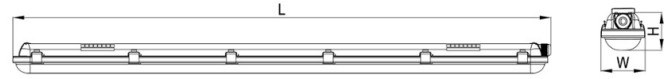

Products > IP65 Batten > IP65 Batten 1003.1009

IP65 Batten 1003.1009

Line Drawing

Downloads

Physical Specification

Code	1003.1009.01	1003.1009.02	1003.1009.03	1003.1009.04	1003.1009.05
Product Dimensions (mm)	L600xW79xH68mm	L1200xW79xH68mm	L1500xW79xH68mm	L1800xW79xH68mm	L600xW79xH68mm
Finish/Color	Grey+Opal finished	Grey+Opal finished	Grey+Opal finished	Grey+Opal finished	Grey+Opal finished
Material	PC+Iron	PC+Iron	PC+Iron	PC+Iron	PC+Iron
On/Off Switch	N	N	N	N	N
Cable Length (m)	N	N	N	N	N
Cable Spec.	N	N	N	N	N
Plug	N	N	N	N	N
Terminal Block	quick fit	quick fit	quick fit	quick fit	quick fit
Accessories	screw,expansion bolts,fixing brackets	screw,expansion bolts,fixing brackets	screw,expansion bolts,fixing brackets	screw,expansion bolts,fixing brackets	screw,expansion bolts,fixing brackets
Installation	Surface mounted	Surface mounted	Surface mounted	Surface mounted	Surface mounted
Class	1	1	1	1	1

Electrical Characteristics

Code	1003.1009.01	1003.1009.02	1003.1009.03	1003.1009.04	1003.1009.05
Total Power Consumption Wattage/On-Mode Power	15	19	24	35	24
Product Voltage	220-240	220-240	220-240	220-240	220-240
Hertz	50/60	50/60	50/60	50/60	50/60
IP Rating	IP65	IP65	IP65	IP65	IP65
Luminous Flux	2100	2660	3360	4900	3360
Kelvin	3000K/4000K/6000K	3000K/4000K/6000K	3000K/4000K/6000K	3000K/4000K/6000K	3000K/4000K/6000K
LED Package Type	SMD	SMD	SMD	SMD	SMD
Lamp/Bulb Specification (if not LED)	N/A	N/A	N/A	N/A	N/A
Lamp/Bulb included?	N/A	N/A	N/A	N/A	N/A
SDCM	< 6	< 6	< 6	< 6	< 6
CRI	> 80	> 80	> 80	> 80	> 80
Power Factor	>0.5	>0.5	>0.5	>0.9	>0.5
UGR	>19	>19	>19	>19	>19