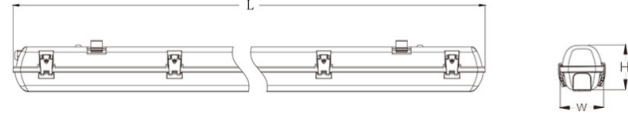

### Line Drawing

### Physical Specification

Code	1003.1003.01	1003.1003.02	1003.1003.03	1003.1003.04
Product Dimensions (mm)	L653xW85xH87mm	L1253xW85xH87mm	L1553xW85xH87mm	L1828xW85xH87mm
Finish/Color	Grey+Opal finished	Grey+Opal finished	Grey+Opal finished	Grey+Opal finished
Material	PC+iron	PC+iron	PC+iron	PC+iron
On/Off Switch	N	N	N	N
Cable Length (m)	N	N	N	N
Cable Spec.	N	N	N	N
Plug	N	N	N	N
Terminal Block	quick fit	quick fit	quick fit	quick fit
Accessories	screw,expansion bolts,fixing brackets	screw,expansion bolts,fixing brackets	screw,expansion bolts,fixing brackets	screw,expansion bolts
Installation	Surface mounted	Surface mounted	Surface mounted	Surface mounted
Class	1	1	1	1