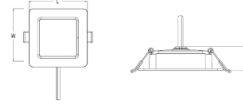

### Line Drawing

### Physical Specification

Code	1008.1002.01	1008.1002.02	1008.1002.03	1008.1002.04	1008.1002.05
Product Dimensions (mm)	Φ95xH26mm	Φ120xH26mm	Φ145xH26mm	Φ170xH26mm	Φ220xH26mm
Finish/Color	White	White	White	White	White
Material	PC	PC	PC	PC	PC
On/Off Switch	N	N	N	N	N
Cable Length (m)	12cm	12cm	12cm	12cm	12cm
Cable Spec.	H03VVH2-F 2x0.75mm <sup>2</sup>	H03VV-F 2x0.75mm <sup>2</sup>	H03VV-F 2x0.75mm <sup>2</sup>	H03VV-F 2x0.75mm <sup>2</sup>	H03VV-F 2x0.75mm <sup>2</sup>
Plug	N	N	N	N	N
Terminal Block	N	N	N	N	N
Installation	Recessed	Recessed	Recessed	Recessed	Recessed
Class	2	2	2	2	2