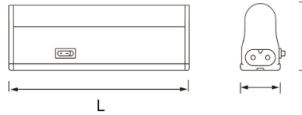

Products > Counter & Cabinet > Undercabinet Lamp 1005.1001

Undercabinet Lamp 1005.1001

Line Drawing

Downloads

Physical Specification

Code	1005.1001.01	1005.1001.02	1005.1001.03
Product Dimensions (mm)	LxWxH:347x23x37	LxWxH:572x23x37	LxWxH:903x23x37
Finish/Color	White	White	White
Material	PC	PC	PC
On/Off Switch	Rock Switch	Rock Switch	Rock Switch
Cable Length (m)	1.5m	1.5m	1.5m
Cable Spec.	2x0.75mm ²	2x0.75mm ²	2x0.75mm ²
Plug	Europlug	Europlug	Europlug
Terminal Block	N	N	N
Accessories	Screws,Brackets	Screws,Brackets	Screws,Brackets
Installation	Surface mounted	Surface mounted	Surface mounted
Class	II	II	II

Electrical Characteristics

Code	1005.1001.01	1005.1001.02	1005.1001.03
Total Power Consumption Wattage/On-Mode Power	5W	8W	14W
Product Voltage	220-240	220-240	220-240
Hertz	50/60	50/60	50/60
IP Rating	IP20	IP20	IP20
Luminous Flux	450lm	750lm	1380lm
Kelvin	3000K/4000K/6000K	3000K/4000K/6000K	3000K/4000K/6000K
LED Package Type	SMD	SMD	SMD
Lamp/Bulb Specification (if not LED)	N/A	N/A	N/A
Lamp/Bulb included?	N/A	N/A	N/A
SDCM	< 6	< 6	< 6
CRI	> 80	> 80	> 80
Power Factor	>0.5	>0.5	>0.5
UGR	N/A	N/A	N/A