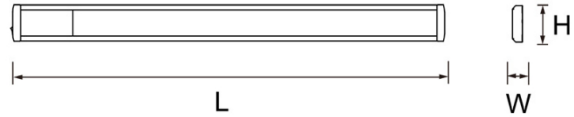

Products > Counter & Cabinet > Undercabinet Lamp 1005.1006

Undercabinet Lamp 1005.1006

Line Drawing

Downloads

Physical Specification

Code	1005.1006
Product Dimensions (mm)	LxWxH:575x50x13
Finish/Color	White or Silver
Material	Aluminum
On/Off Switch	Rock Switch
Cable Length (m)	1.5m
Cable Spec.	2x0.75mm2
Plug	Europlug
Terminal Block	N
Accessories	Screws
Installation	Surface mounted
Class	II

Electrical Characteristics

Code	1005.1006
Total Power Consumption Wattage/On-Mode Power	10W
Product Voltage	220-240
Hertz	50/60
IP Rating	IP20
Luminous Flux	800lm
Kelvin	3000K/4000K/6000K
LED Package Type	SMD
Lamp/Bulb Specification (if not LED)	N/A
Lamp/Bulb included?	N/A
SDCM	< 6
CRI	> 80
Power Factor	>0.5
UGR	N/A