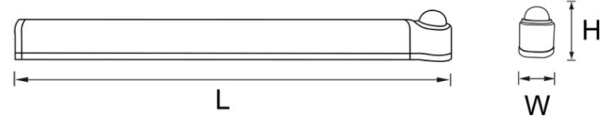

Products > Counter & Cabinet > Undercabinet Lamp 1005.1005

Undercabinet Lamp 1005.1005

Line Drawing

Downloads

Physical Specification

Code	1005.1005
Product Dimensions (mm)	LxWxH:545x33x42
Finish/Color	White
Material	PC
On/Off Switch	Sensor Switch
Cable Length (m)	1.5m
Cable Spec.	2x0.75mm2
Plug	Europlug
Terminal Block	N/A
Accessories	Screws, Brackets, Dowels
Installation	Surface mounted
Class	II

Electrical Characteristics

Code	1005.1005
Total Power Consumption Wattage/On-Mode Power	7W
Product Voltage	220-240
Hertz	50/60
IP Rating	IP20
Luminous Flux	700lm
Kelvin	3000K/4000K/6000K
LED Package Type	SMD
Lamp/Bulb Specification (if not LED)	N/A
Lamp/Bulb included?	N/A
SDCM	< 6
CRI	> 80
Power Factor	>0.5
UGR	N/A