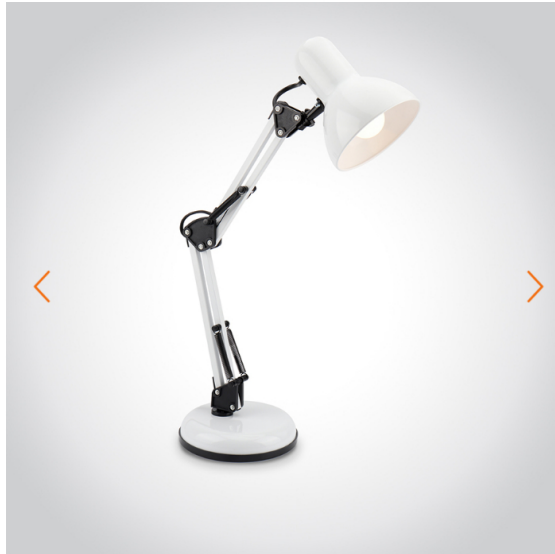

Products > Desk lamp > Desk lamp 1004.1001

Desk lamp 1004.1001

Line Drawing

Downloads

Physical Specification

Code	1004.1001
Product Dimensions (mm)	Base:195mm Arm:225mm & 185mm
Finish/Color	Black/White
Material	Iron+Plastic
On/Off Switch	on-line on/off switch
Cable Length (m)	1.5m
Cable Spec.	2x0.75mm2
Plug	Europlug
Terminal Block	N
Accessories	N
Installation	N/A
Class	II

Electrical Characteristics

Code	1004.1001
Total Power Consumption Wattage/On-Mode Power	1 x Max.5W LED E14 BULB
Product Voltage	220-240V AC
Hertz	50/60
IP Rating	IP20
Luminous Flux	N/A
Kelvin	N/A
LED Package Type	N/A
Lamp/Bulb Specification (if not LED)	E14 BULB
Lamp/Bulb included?	N
SDCM	N/A
CRI	N/A
Power Factor	N/A
UGR	N/A

Function

Code	1004.1001
Linkable	N
OCT function	N
Multi-section Power	N
Dimmable	N
Sensor	N
Emergency	N
Battery Spec.	N/A

ABOUT US

Introduction
Research And Development
Technical Department
Graphics Department
Qualification