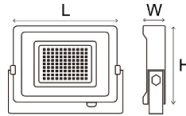

Products > Work light & Flood light > Flood light 1006.1001

Flood light 1006.1001

Line Drawing

Downloads

Physical Specification

Code	1006.1001.01	1006.1001.02	1006.1001.03	1006.1001.04	1006.1001.05
Product Dimensions (mm)	L135xW25xH115mm	L180xW35xH150mm	L215xW35xH175mm	L235xW40xH195mm	L295xW40xH235mm
Finish/Color	Black	Black	Black	Black	Black
Material	Aluminium+glass+iron	Aluminium+glass+iron	Aluminium+glass+iron	Aluminium+glass+iron	Aluminium+glass+iron
On/Off Switch	N	N	N	N	N
Cable Length (m)	0.3m	0.3m	0.3m	0.3m	0.3m
Cable Spec.	H05RN-F 3x1.0mm2	H05RN-F 3x1.0mm2	H05RN-F 3x1.0mm2	H05RN-F 3x1.0mm2	H05RN-F 3x1.0mm2
Plug	N	N	N	N	N
Terminal Block	N	N	N	N	N
Accessories	N	N	N	N	N
Installation	Surface mounted	Surface mounted	Surface mounted	Surface mounted	Surface mounted
Class	I	I	I	I	I

Electrical Characteristics

Code	1006.1001.01	1006.1001.02	1006.1001.03	1006.1001.04	1006.1001.05
Total Power Consumption Wattage/On Mode Power	10	20	30	50	100
Product Voltage	220-240	220-240	220-240	220-240	220-240
Hertz	50/60	50/60	50/60	50/60	50/60
IP Rating	IP65	IP65	IP65	IP65	IP65
Luminous Flux	900	1800	2700	4500	9000
Kelvin	2700K/4000K/6500K	2700K/4000K/6500K	2700K/4000K/6500K	2700K/4000K/6500K	2700K/4000K/6500K
LED Package Type	SMD	SMD	SMD	SMD	SMD
Lamp/Bulb Specification (if not LED)	N/A	N/A	N/A	N/A	N/A
Lamp/Bulb included?	N/A	N/A	N/A	N/A	N/A
SDCM	< 6	< 6	< 6	< 6	< 6
CRI	> 80	> 80	> 80	> 80	> 80
Power Factor	>0.9	>0.9	>0.9	>0.9	>0.9
UGR	>19	>19	>19	>19	>19