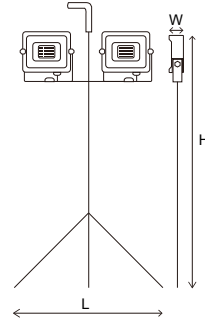

Products > Work light & Flood light > Flood light 1006.1011

Flood light 1006.1011

Line Drawing

Downloads

Physical Specification

Code	1006.1011.01
Product Dimensions (mm)	lamp:L260xW180xH275mm ;Bracket height :700-1300mm ; handle height :350mm
Finish/Color	Black + Yellow
Material	Aluminium+glass+plastic
On/Off Switch	Y
Cable Length (m)	3m
Cable Spec.	H07RN-F 3x1.5mm2
Plug	Y
Terminal Block	N
Accessories	N
Installation	N
Class	I

Electrical Characteristics

Code	1006.1011.01
Total Power Consumption Wattage/On-Mode Power	2x50
Product Voltage	220-240
Hertz	50/60
IP Rating	IP54
Luminous Flux	2x4500
Kelvin	2700K/4000K/6500K
LED Package Type	SMD
Lamp/Bulb Specification (if not LED)	N/A
Lamp/Bulb included?	N/A
SDCM	< 6
CRI	> 80
Power Factor	>0.9
UGR	>19

Function

Code	1006.1011.01
Linkable	N/A
CCT function	N/A
Multi-section Power	N/A
Dimmable	N/A
Sensor	N/A
Emergency	N/A
Battery Spec.	N/A
Others (Solar etc...)	with 250V~16A IP54 plug on lamp

BRIGHT
S O U R C E S