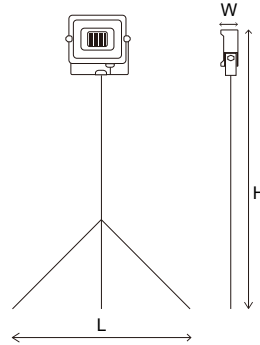

Products > Work light & Flood light > Flood light 1006.1004

Flood light 1006.1004

Line Drawing

Downloads

Physical Specification

Code	1006.1004.01	1006.1004.02	1006.1004.03	1006.1004.04	1006.1004.05
Product Dimensions (mm)	Lamp :L135xW25xH115mm Bracket height : 600-1500mm	Lamp:L180xW35xH150mm Bracket height :600-1500mm	Lamp:L215xW35xH175mm Bracket height :600-1500mm	Lamp:L235xW40xH195mm Bracket height :600-1500mm	Lamp :L295xW40xH235mm Bracke height :600-1500mm
Finish/Color	Black + Yellow	Black + Yellow	Black + Yellow	Black + Yellow	Black + Yellow
Material	Aluminium+glass+iron	Aluminium+glass+iron	Aluminium+glass+iron	Aluminium+glass+iron	Aluminium+glass+iron
On/Off Switch	N	N	N	N	N
Cable Length (m)	3m	3m	3m	3m	3m
Cable Spec.	H05RN-F 3x1.0mm2	H05RN-F 3x1.0mm2	H05RN-F 3x1.0mm2	H05RN-F 3x1.0mm2	H05RN-F 3x1.0mm2
Plug	Y	Y	Y	Y	Y
Terminal Block	N	N	N	N	N
Accessories	N	N	N	N	N
Installation	N	N	N	N	N
Class	I	I	I	I	I

Electrical Characteristics

Code	1006.1004.01	1006.1004.02	1006.1004.03	1006.1004.04	1006.1004.05
Total Power Consumption Wattage/On-Mode Power	10	20	30	50	100
Product Voltage	220-240	220-240	220-240	220-240	220-240
Hertz	50/60	50/60	50/60	50/60	50/60
IP Rating	IP65	IP65	IP65	IP65	IP65
Luminous Flux	900	1800	2700	4500	9000
Kelvin	2700K/4000K/6500K	2700K/4000K/6500K	2700K/4000K/6500K	2700K/4000K/6500K	2700K/4000K/6500K
LED Package Type	SMD	SMD	SMD	SMD	SMD
Lamp/Bulb Specification (if not LED)	N/A	N/A	N/A	N/A	N/A
Lamp/Bulb included?	N/A	N/A	N/A	N/A	N/A
SDCM	< 6	< 6	< 6	< 6	< 6
CRI	> 80	> 80	> 80	> 80	> 80
Power Factor	>0.9	>0.9	>0.9	>0.9	>0.9
UGR	>19	>19	>19	>19	>19