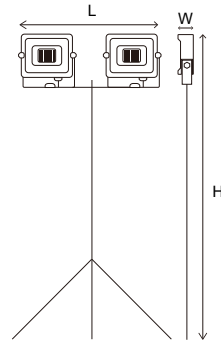

Products > Work light & Flood light > Flood light 1006.1005

Flood light 1006.1005

Line Drawing

Downloads

Physical Specification

Code	1006.1005.01	1006.1005.02	1006.1005.03	1006.1005.04	1006.1005.05
Product Dimensions (mm)	Lamp :2x L135xW25xH115mm Bracket height : 600-1500mm	Lamp:2x L180xW35xH150mm Bracket height :600-1500mm	Lamp:2x L215xW35xH175mm Bracket height :600-1500mm	Lamp:2xL235xW40xH195mmBracket height :600-1500mm	Lamp :2xL295xW40xH235mm Bracket height :600-1500mm
Finish/Color	Black + Yellow	Black + Yellow	Black + Yellow	Black + Yellow	Black + Yellow
Material	Aluminium+glass+iron	Aluminium+glass+iron	Aluminium+glass+iron	Aluminium+glass+iron	Aluminium+glass+iron
On/Off Switch	N	N	N	N	N
Cable Length (m)	3m	3m	3m	3m	3m
Cable Spec.	H05RN-F 3x1.0mm2	H05RN-F 3x1.0mm2	H05RN-F 3x1.0mm2	H05RN-F 3x1.0mm2	H05RN-F 3x1.0mm2
Plug	Y	Y	Y	Y	Y
Terminal Block	N	N	N	N	N
Accessories	N	N	N	N	N
Installation	N	N	N	N	N
Class	I	I	I	I	I

Electrical Characteristics

Code	1006.1005.01	1006.1005.02	1006.1005.03	1006.1005.04	1006.1005.05
Total Power Consumption Wattage/On-Mode Power	2x10	2x20	2x30	2x50	2x100
Product Voltage	220-240	220-240	220-240	220-240	220-240
Hertz	50/60	50/60	50/60	50/60	50/60
IP Rating	IP65	IP65	IP65	IP65	IP65
Luminous Flux	2x900	2x1800	2x2700	2x4500	2x9000
Kelvin	2700K/4000K/6500K	2700K/4000K/6500K	2700K/4000K/6500K	2700K/4000K/6500K	2700K/4000K/6500K
LED Package Type	SMD	SMD	SMD	SMD	SMD
Lamp/Bulb Specification (if not LED)	N/A	N/A	N/A	N/A	N/A
Lamp/Bulb included?	N/A	N/A	N/A	N/A	N/A
SDCM	< 6	< 6	< 6	< 6	< 6
CRI	> 80	> 80	> 80	> 80	> 80
Power Factor	>0.9	>0.9	>0.9	>0.9	>0.9
UGR	>19	>19	>19	>19	>19